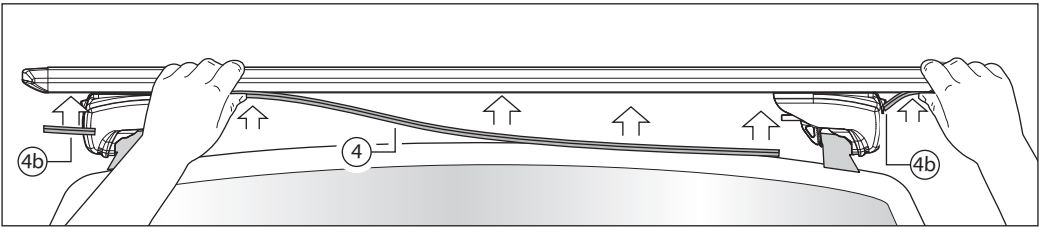

LINCE

PICK UP

LINCE

APPLICATION LIST

**Pick up
Lince**

**Pick up XL
Lince XL**

A**PICK UP / LINCE****APPLICATION LIST**

Pick up
Lince

Pick up XL
Lince XL

B PICK UP / LINCE

PICK UP

LINCE

PICK UP	3,6 kg/8lb	MAX 90kg 198lb
PICK UP XL	3,9 kg/8.6lb	
LINCE	3,9 kg/8.6lb	
LINCE XL	4,2 kg/9.2lb	

F.lli Menabò S.r.l.
Via 8 Marzo, 3 -Z.I. Corte Tegge
42025 Caviago (RE) ITALY
customercare@flli-menabo.it
www.menabocaraccessories.com