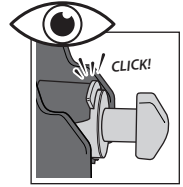

LINCE

PICK UP

LINCE

APPLICATION LIST

**Pick up
Lince**

**Pick up XL
Lince XL**

A**PICK UP / LINCE****APPLICATION LIST**

Pick up
Lince

Pick up XL
Lince XL

B PICK UP / LINCE

PICK UP

LINCE

PICK UP	3,6 kg/8lb	MAX 90kg 198lb
PICK UP XL	3,9 kg/8.6lb	
LINCE	3,9 kg/8.6lb	
LINCE XL	4,2 kg/9.2lb	

F.lli Menabò S.r.l.
Via 8 Marzo, 3 -Z.I. Corte Tegge
42025 Caviago (RE) ITALY
customercare@flli-menabo.it
www.menabocaraccessories.com