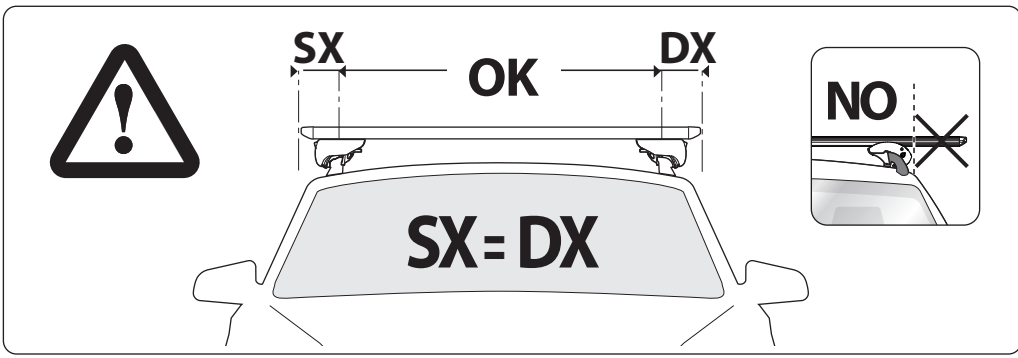

LINCE

PICK UP

LINCE

APPLICATION LIST

**Pick up
Lince**

**Pick up XL
Lince XL**

A**PICK UP / LINCE****APPLICATION LIST**

Pick up
Lince

Pick up XL
Lince XL

B PICK UP / LINCE

PICK UP

LINCE

PICK UP	3,6 kg/8lb	MAX 90kg 198lb
PICK UP XL	3,9 kg/8.6lb	
LINCE	3,9 kg/8.6lb	
LINCE XL	4,2 kg/9.2lb	

F.lli Menabò S.r.l.
Via 8 Marzo, 3 -Z.I. Corte Tegge
42025 Caviago (RE) ITALY
customercare@flli-menabo.it
www.menabocaraccessories.com