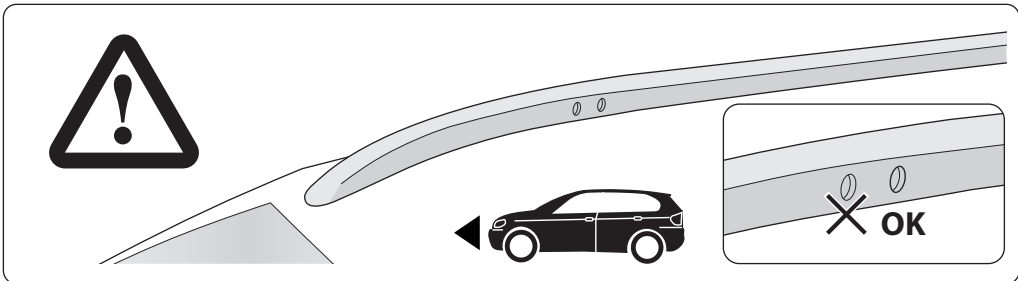

LINCE

PICK UP

LINCE

APPLICATION LIST

**Pick up
Lince**

**Pick up XL
Lince XL**

A**PICK UP / LINCE****APPLICATION LIST**

Pick up
Lince

Pick up XL
Lince XL

B PICK UP / LINCE

PICK UP

LINCE

PICK UP	3,6 kg/8lb	MAX 90kg 198lb
PICK UP XL	3,9 kg/8.6lb	
LINCE	3,9 kg/8.6lb	
LINCE XL	4,2 kg/9.2lb	

F.lli Menabò S.r.l.
Via 8 Marzo, 3 -Z.I. Corte Tegge
42025 Caviago (RE) ITALY
customercare@flli-menabo.it
www.menabocaraccessories.com