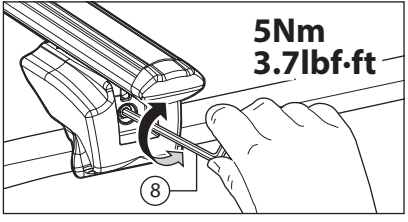

PICK UP

LINCE

APPLICATION LIST

Pick up Lince	Pick up XL Lince XL

N.		Q.
8	5mm/0.2"	1

APPLICATION LIST

Pick up Lince	Pick up XL Lince XL

PICK UP

LINCE

PICK UP

LINCE

APPLICATION LIST

**Pick up
Lince**

**Pick up XL
Lince XL**

A**PICK UP / LINCE****APPLICATION LIST**

Pick up
Lince

Pick up XL
Lince XL

B PICK UP / LINCE

PICK UP

LINCE

PICK UP	3,6 kg/8lb	MAX 90kg 198lb
PICK UP XL	3,9 kg/8.6lb	
LINCE	3,9 kg/8.6lb	
LINCE XL	4,2 kg/9.2lb	

F.lli Menabò S.r.l.
Via 8 Marzo, 3 -Z.I. Corte Tegge
42025 Caviago (RE) ITALY
customercare@flli-menabo.it
www.menabocaraccessories.com