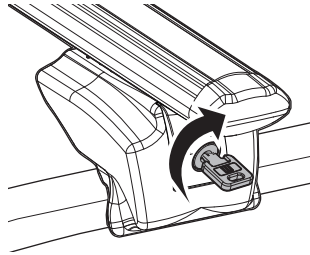

LINCE

PICK UP

LINCE

APPLICATION LIST

**Pick up
Lince**

**Pick up XL
Lince XL**

A**PICK UP / LINCE****APPLICATION LIST**

Pick up
Lince

Pick up XL
Lince XL

B PICK UP / LINCE

PICK UP

LINCE

PICK UP	3,6 kg/8lb	MAX 90kg 198lb
PICK UP XL	3,9 kg/8.6lb	
LINCE	3,9 kg/8.6lb	
LINCE XL	4,2 kg/9.2lb	

F.lli Menabò S.r.l.
Via 8 Marzo, 3 -Z.I. Corte Tegge
42025 Caviago (RE) ITALY
customercare@flli-menabo.it
www.menabocaraccessories.com