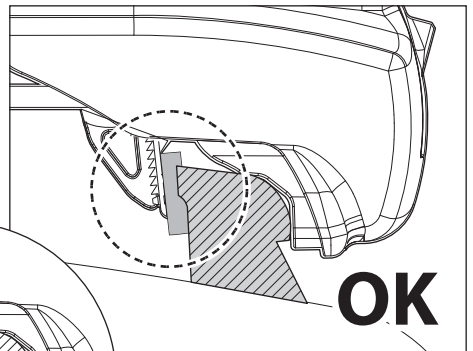

LINCE

PICK UP

LINCE

APPLICATION LIST

**Pick up
Lince**

**Pick up XL
Lince XL**

A**PICK UP / LINCE****APPLICATION LIST**

Pick up
Lince

Pick up XL
Lince XL

B PICK UP / LINCE

PICK UP

LINCE

PICK UP	3,6 kg/8lb	MAX 90kg 198lb
PICK UP XL	3,9 kg/8.6lb	
LINCE	3,9 kg/8.6lb	
LINCE XL	4,2 kg/9.2lb	

F.lli Menabò S.r.l.
Via 8 Marzo, 3 -Z.I. Corte Tegge
42025 Caviago (RE) ITALY
customercare@flli-menabo.it
www.menabocaraccessories.com