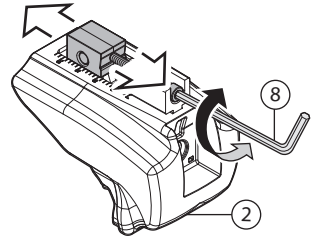

PICK UP

LINCE

APPLICATION LIST

Pick up Lince	Pick up XL Lince XL

N.		Q.
8	5mm/0.2"	1

APPLICATION LIST

Pick up Lince	Pick up XL Lince XL

PICK UP

LINCE

PICK UP

LINCE

APPLICATION LIST

**Pick up
Lince**

**Pick up XL
Lince XL**

A**PICK UP / LINCE****APPLICATION LIST**

Pick up
Lince

Pick up XL
Lince XL

B PICK UP / LINCE

PICK UP

LINCE

PICK UP	3,6 kg/8lb	MAX 90kg 198lb
PICK UP XL	3,9 kg/8.6lb	
LINCE	3,9 kg/8.6lb	
LINCE XL	4,2 kg/9.2lb	

F.lli Menabò S.r.l.
Via 8 Marzo, 3 -Z.I. Corte Tegge
42025 Caviago (RE) ITALY
customercare@flli-menabo.it
www.menabocaraccessories.com