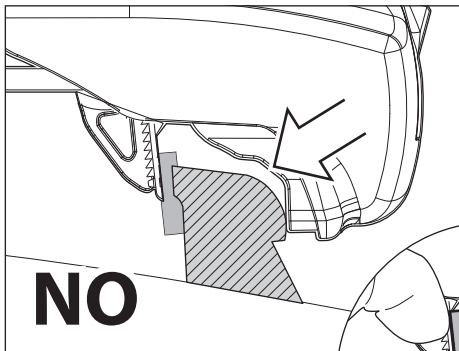

LINCE

PICK UP

LINCE

APPLICATION LIST

**Pick up
Lince**

**Pick up XL
Lince XL**

A**PICK UP / LINCE****APPLICATION LIST**

Pick up
Lince

Pick up XL
Lince XL

B PICK UP / LINCE

PICK UP

LINCE

PICK UP	3,6 kg/8lb	MAX 90kg 198lb
PICK UP XL	3,9 kg/8.6lb	
LINCE	3,9 kg/8.6lb	
LINCE XL	4,2 kg/9.2lb	

F.lli Menabò S.r.l.
Via 8 Marzo, 3 -Z.I. Corte Tegge
42025 Caviago (RE) ITALY
customercare@flli-menabo.it
www.menabocaraccessories.com