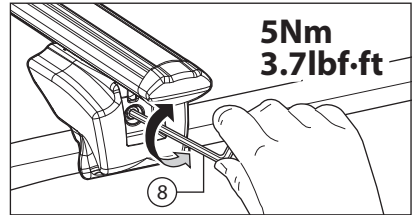

PICK UP

LINCE

APPLICATION LIST

Pick up Lince	Pick up XL Lince XL

N.		Q.
8	5mm/0.2"	1

APPLICATION LIST

Pick up Lince	Pick up XL Lince XL

PICK UP

LINCE

PICK UP

LINCE

APPLICATION LIST

**Pick up
Lince**

**Pick up XL
Lince XL**

A**PICK UP / LINCE****APPLICATION LIST**

Pick up
Lince

Pick up XL
Lince XL

B PICK UP / LINCE

PICK UP

LINCE

PICK UP	3,6 kg/8lb	MAX 90kg 198lb
PICK UP XL	3,9 kg/8.6lb	
LINCE	3,9 kg/8.6lb	
LINCE XL	4,2 kg/9.2lb	

F.lli Menabò S.r.l.
Via 8 Marzo, 3 -Z.I. Corte Tegge
42025 Caviago (RE) ITALY
customercare@flli-menabo.it
www.menabocaraccessories.com