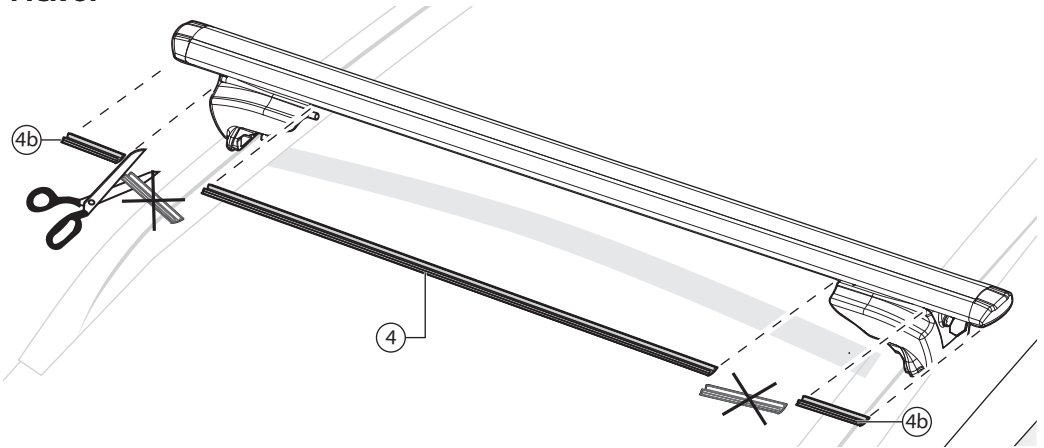

LINCE

PICK UP

LINCE

APPLICATION LIST

**Pick up
Lince**

**Pick up XL
Lince XL**

A**PICK UP / LINCE****APPLICATION LIST**

Pick up
Lince

Pick up XL
Lince XL

B PICK UP / LINCE

PICK UP

LINCE

PICK UP	3,6 kg/8lb	MAX 90kg 198lb
PICK UP XL	3,9 kg/8.6lb	
LINCE	3,9 kg/8.6lb	
LINCE XL	4,2 kg/9.2lb	

F.lli Menabò S.r.l.
Via 8 Marzo, 3 -Z.I. Corte Tegge
42025 Caviago (RE) ITALY
customercare@flli-menabo.it
www.menabocaraccessories.com