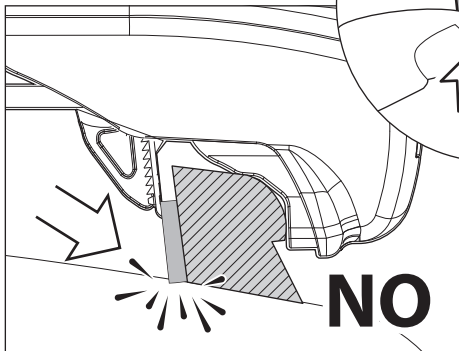

LINCE

PICK UP

LINCE

APPLICATION LIST

**Pick up
Lince**

**Pick up XL
Lince XL**

A**PICK UP / LINCE****APPLICATION LIST**

Pick up
Lince

Pick up XL
Lince XL

B PICK UP / LINCE

PICK UP

LINCE

PICK UP	3,6 kg/8lb	MAX 90kg 198lb
PICK UP XL	3,9 kg/8.6lb	
LINCE	3,9 kg/8.6lb	
LINCE XL	4,2 kg/9.2lb	

F.lli Menabò S.r.l.
Via 8 Marzo, 3 -Z.I. Corte Tegge
42025 Caviago (RE) ITALY
customercare@flli-menabo.it
www.menabocaraccessories.com