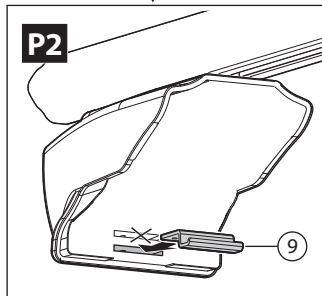

PICK UP

LINCE

APPLICATION LIST

Pick up Lince	Pick up XL Lince XL

N.		Q.
8	5mm/0.2"	1

APPLICATION LIST

Pick up Lince	Pick up XL Lince XL

PICK UP

LINCE

PICK UP

LINCE

APPLICATION LIST

**Pick up
Lince**

**Pick up XL
Lince XL**

A**PICK UP / LINCE****APPLICATION LIST**

Pick up
Lince

Pick up XL
Lince XL

B PICK UP / LINCE

PICK UP

LINCE

PICK UP	3,6 kg/8lb	MAX 90kg 198lb
PICK UP XL	3,9 kg/8.6lb	
LINCE	3,9 kg/8.6lb	
LINCE XL	4,2 kg/9.2lb	

F.lli Menabò S.r.l.
Via 8 Marzo, 3 -Z.I. Corte Tegge
42025 Caviago (RE) ITALY
customercare@flli-menabo.it
www.menabocaraccessories.com