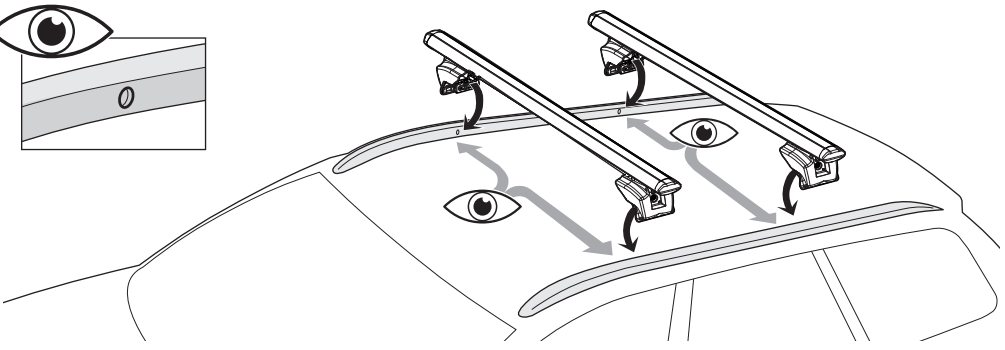

LINCE

PICK UP

LINCE

APPLICATION LIST

**Pick up
Lince**

**Pick up XL
Lince XL**

A**PICK UP / LINCE****APPLICATION LIST**

Pick up
Lince

Pick up XL
Lince XL

B PICK UP / LINCE

PICK UP

LINCE

PICK UP	3,6 kg/8lb	MAX 90kg 198lb
PICK UP XL	3,9 kg/8.6lb	
LINCE	3,9 kg/8.6lb	
LINCE XL	4,2 kg/9.2lb	

F.lli Menabò S.r.l.
Via 8 Marzo, 3 -Z.I. Corte Tegge
42025 Caviago (RE) ITALY
customercare@flli-menabo.it
www.menabocaraccessories.com