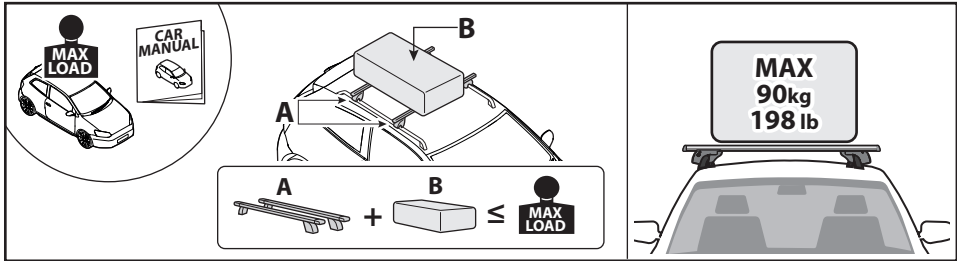

LINCE

PICK UP

LINCE

APPLICATION LIST

**Pick up
Lince**

**Pick up XL
Lince XL**

A**PICK UP / LINCE****APPLICATION LIST**

Pick up
Lince

Pick up XL
Lince XL

B PICK UP / LINCE

PICK UP

LINCE

PICK UP	3,6 kg/8lb	MAX 90kg 198lb
PICK UP XL	3,9 kg/8.6lb	
LINCE	3,9 kg/8.6lb	
LINCE XL	4,2 kg/9.2lb	

F.lli Menabò S.r.l.
Via 8 Marzo, 3 -Z.I. Corte Tegge
42025 Caviago (RE) ITALY
customercare@flli-menabo.it
www.menabocaraccessories.com