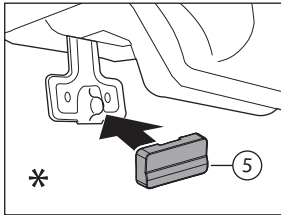

LINCE

PICK UP

LINCE

APPLICATION LIST

**Pick up
Lince**

**Pick up XL
Lince XL**

A**PICK UP / LINCE****APPLICATION LIST**

Pick up
Lince

Pick up XL
Lince XL

B PICK UP / LINCE

PICK UP

LINCE

PICK UP	3,6 kg/8lb	MAX 90kg 198lb
PICK UP XL	3,9 kg/8.6lb	
LINCE	3,9 kg/8.6lb	
LINCE XL	4,2 kg/9.2lb	

F.lli Menabò S.r.l.
Via 8 Marzo, 3 -Z.I. Corte Tegge
42025 Caviago (RE) ITALY
customercare@flli-menabo.it
www.menabocaraccessories.com