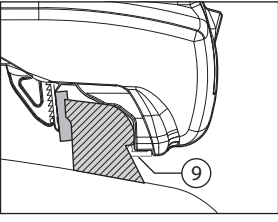

LINCE

PICK UP

LINCE

APPLICATION LIST

**Pick up
Lince**

**Pick up XL
Lince XL**

A**PICK UP / LINCE****APPLICATION LIST**

Pick up
Lince

Pick up XL
Lince XL

B PICK UP / LINCE

PICK UP

LINCE

PICK UP	3,6 kg/8lb	MAX 90kg 198lb
PICK UP XL	3,9 kg/8.6lb	
LINCE	3,9 kg/8.6lb	
LINCE XL	4,2 kg/9.2lb	

F.lli Menabò S.r.l.
Via 8 Marzo, 3 -Z.I. Corte Tegge
42025 Caviago (RE) ITALY
customercare@flli-menabo.it
www.menabocaraccessories.com