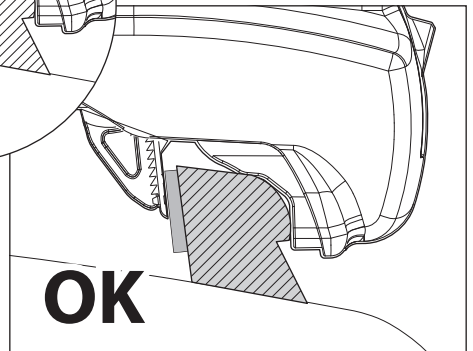

LINCE

PICK UP

LINCE

APPLICATION LIST

**Pick up
Lince**

**Pick up XL
Lince XL**

A**PICK UP / LINCE****APPLICATION LIST**

Pick up
Lince

Pick up XL
Lince XL

B PICK UP / LINCE

PICK UP

LINCE

PICK UP	3,6 kg/8lb	MAX 90kg 198lb
PICK UP XL	3,9 kg/8.6lb	
LINCE	3,9 kg/8.6lb	
LINCE XL	4,2 kg/9.2lb	

F.lli Menabò S.r.l.
Via 8 Marzo, 3 -Z.I. Corte Tegge
42025 Caviago (RE) ITALY
customercare@flli-menabo.it
www.menabocaraccessories.com