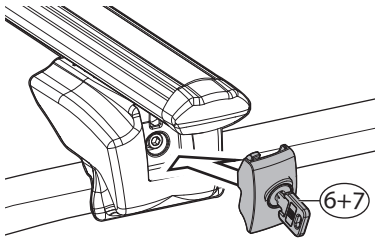

LINCE

PICK UP

LINCE

APPLICATION LIST

**Pick up
Lince**

**Pick up XL
Lince XL**

A**PICK UP / LINCE****APPLICATION LIST**

Pick up
Lince

Pick up XL
Lince XL

B PICK UP / LINCE

PICK UP

LINCE

PICK UP	3,6 kg/8lb	MAX 90kg 198lb
PICK UP XL	3,9 kg/8.6lb	
LINCE	3,9 kg/8.6lb	
LINCE XL	4,2 kg/9.2lb	

F.lli Menabò S.r.l.
Via 8 Marzo, 3 -Z.I. Corte Tegge
42025 Caviago (RE) ITALY
customercare@flli-menabo.it
www.menabocaraccessories.com