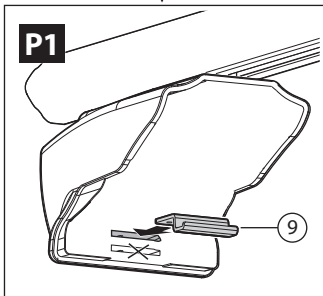

PICK UP

LINCE

APPLICATION LIST

Pick up Lince	Pick up XL Lince XL

N.		Q.
8	5mm/0.2"	1

APPLICATION LIST

Pick up Lince	Pick up XL Lince XL

PICK UP

LINCE

PICK UP

LINCE

APPLICATION LIST

**Pick up
Lince**

**Pick up XL
Lince XL**

A**PICK UP / LINCE****APPLICATION LIST**

Pick up
Lince

Pick up XL
Lince XL

B PICK UP / LINCE

PICK UP

LINCE

PICK UP	3,6 kg/8lb	MAX 90kg 198lb
PICK UP XL	3,9 kg/8.6lb	
LINCE	3,9 kg/8.6lb	
LINCE XL	4,2 kg/9.2lb	

F.lli Menabò S.r.l.
Via 8 Marzo, 3 -Z.I. Corte Tegge
42025 Caviago (RE) ITALY
customercare@flli-menabo.it
www.menabocaraccessories.com