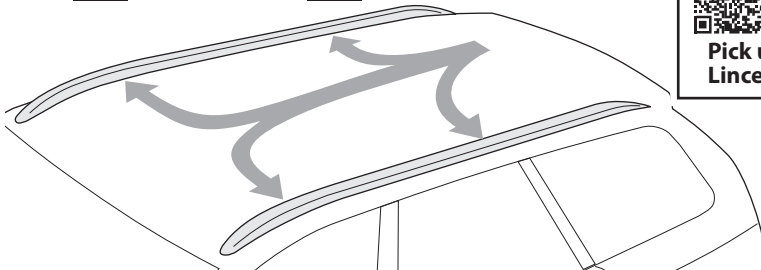

PICK UP

LINCE

APPLICATION LIST

Pick up Lince	Pick up XL Lince XL

N.		Q.
8	5mm/0.2"	1

APPLICATION LIST

Pick up Lince	Pick up XL Lince XL

PICK UP

LINCE

PICK UP

LINCE

APPLICATION LIST

**Pick up
Lince**

**Pick up XL
Lince XL**

A**PICK UP / LINCE****APPLICATION LIST**

Pick up
Lince

Pick up XL
Lince XL

B PICK UP / LINCE

PICK UP

LINCE

PICK UP	3,6 kg/8lb	MAX 90kg 198lb
PICK UP XL	3,9 kg/8.6lb	
LINCE	3,9 kg/8.6lb	
LINCE XL	4,2 kg/9.2lb	

F.lli Menabò S.r.l.
Via 8 Marzo, 3 -Z.I. Corte Tegge
42025 Caviago (RE) ITALY
customercare@flli-menabo.it
www.menabocaraccessories.com