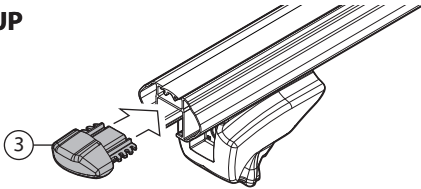

PICK UP

LINCE

APPLICATION LIST

Pick up Lince	Pick up XL Lince XL

N.		Q.
8	5mm/0.2"	1

APPLICATION LIST

Pick up Lince	Pick up XL Lince XL

PICK UP

LINCE

PICK UP

LINCE

APPLICATION LIST

**Pick up
Lince**

**Pick up XL
Lince XL**

A**PICK UP / LINCE****APPLICATION LIST**

Pick up
Lince

Pick up XL
Lince XL

B PICK UP / LINCE

PICK UP

LINCE

PICK UP	3,6 kg/8lb	MAX 90kg 198lb
PICK UP XL	3,9 kg/8.6lb	
LINCE	3,9 kg/8.6lb	
LINCE XL	4,2 kg/9.2lb	

F.lli Menabò S.r.l.
Via 8 Marzo, 3 -Z.I. Corte Tegge
42025 Caviago (RE) ITALY
customercare@flli-menabo.it
www.menabocaraccessories.com