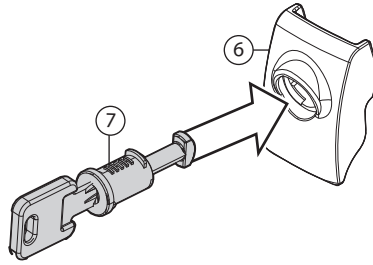

LINCE

PICK UP

LINCE

APPLICATION LIST

**Pick up
Lince**

**Pick up XL
Lince XL**

A**PICK UP / LINCE****APPLICATION LIST**

Pick up
Lince

Pick up XL
Lince XL

B PICK UP / LINCE

PICK UP

LINCE

PICK UP	3,6 kg/8lb	MAX 90kg 198lb
PICK UP XL	3,9 kg/8.6lb	
LINCE	3,9 kg/8.6lb	
LINCE XL	4,2 kg/9.2lb	

F.lli Menabò S.r.l.
Via 8 Marzo, 3 -Z.I. Corte Tegge
42025 Caviago (RE) ITALY
customercare@flli-menabo.it
www.menabocaraccessories.com