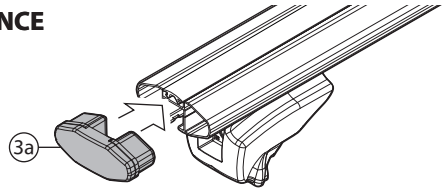

PICK UP

LINCE

APPLICATION LIST

Pick up Lince	Pick up XL Lince XL

N.		Q.
8	5mm/0.2"	1

APPLICATION LIST

Pick up Lince	Pick up XL Lince XL

PICK UP

LINCE

PICK UP

LINCE

APPLICATION LIST

**Pick up
Lince**

**Pick up XL
Lince XL**

A**PICK UP / LINCE****APPLICATION LIST**

Pick up
Lince

Pick up XL
Lince XL

B PICK UP / LINCE

PICK UP

LINCE

PICK UP	3,6 kg/8lb	MAX 90kg 198lb
PICK UP XL	3,9 kg/8.6lb	
LINCE	3,9 kg/8.6lb	
LINCE XL	4,2 kg/9.2lb	

F.lli Menabò S.r.l.
Via 8 Marzo, 3 -Z.I. Corte Tegge
42025 Caviago (RE) ITALY
customercare@flli-menabo.it
www.menabocaraccessories.com