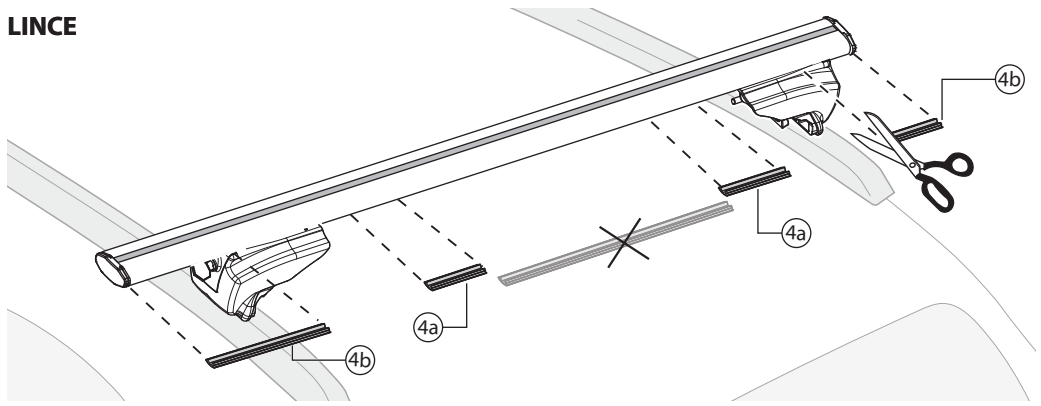

LINCE

PICK UP

LINCE

APPLICATION LIST

**Pick up
Lince**

**Pick up XL
Lince XL**

A**PICK UP / LINCE****APPLICATION LIST**

Pick up
Lince

Pick up XL
Lince XL

B PICK UP / LINCE

PICK UP

LINCE

PICK UP	3,6 kg/8lb	MAX 90kg 198lb
PICK UP XL	3,9 kg/8.6lb	
LINCE	3,9 kg/8.6lb	
LINCE XL	4,2 kg/9.2lb	

F.lli Menabò S.r.l.
Via 8 Marzo, 3 -Z.I. Corte Tegge
42025 Caviago (RE) ITALY
customercare@flli-menabo.it
www.menabocaraccessories.com