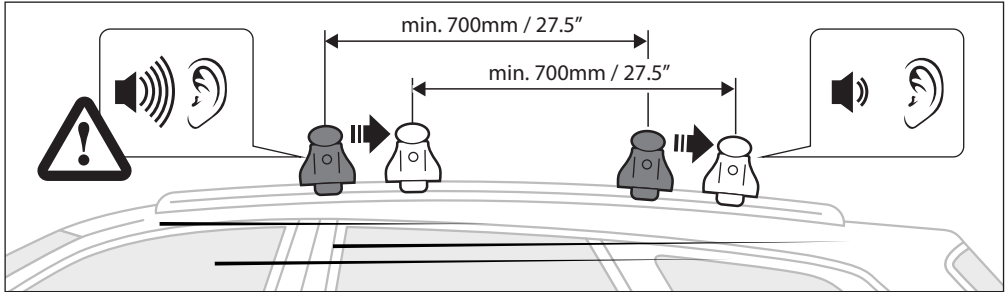

LINCE

PICK UP

LINCE

APPLICATION LIST

**Pick up
Lince**

**Pick up XL
Lince XL**

A**PICK UP / LINCE****APPLICATION LIST**

Pick up
Lince

Pick up XL
Lince XL

B PICK UP / LINCE

PICK UP

LINCE

PICK UP	3,6 kg/8lb	MAX 90kg 198lb
PICK UP XL	3,9 kg/8.6lb	
LINCE	3,9 kg/8.6lb	
LINCE XL	4,2 kg/9.2lb	

F.lli Menabò S.r.l.
Via 8 Marzo, 3 -Z.I. Corte Tegge
42025 Caviago (RE) ITALY
customercare@flli-menabo.it
www.menabocaraccessories.com