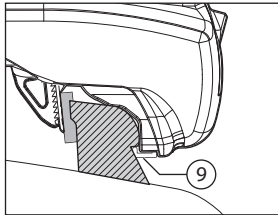

LINCE

PICK UP

LINCE

APPLICATION LIST

**Pick up
Lince**

**Pick up XL
Lince XL**

A**PICK UP / LINCE****APPLICATION LIST**

Pick up
Lince

Pick up XL
Lince XL

B PICK UP / LINCE

PICK UP

LINCE

PICK UP	3,6 kg/8lb	MAX 90kg 198lb
PICK UP XL	3,9 kg/8.6lb	
LINCE	3,9 kg/8.6lb	
LINCE XL	4,2 kg/9.2lb	

F.lli Menabò S.r.l.
Via 8 Marzo, 3 -Z.I. Corte Tegge
42025 Caviago (RE) ITALY
customercare@flli-menabo.it
www.menabocaraccessories.com