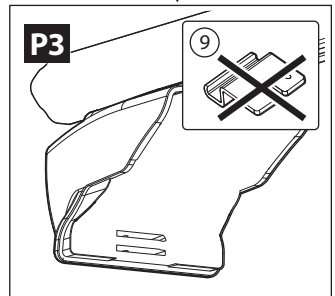

PICK UP

LINCE

APPLICATION LIST

Pick up Lince	Pick up XL Lince XL

N.		Q.
8	5mm/0.2"	1

APPLICATION LIST

Pick up Lince	Pick up XL Lince XL

PICK UP

LINCE

PICK UP

LINCE

APPLICATION LIST

**Pick up
Lince**

**Pick up XL
Lince XL**

A**PICK UP / LINCE****APPLICATION LIST**

Pick up
Lince

Pick up XL
Lince XL

B PICK UP / LINCE

PICK UP

LINCE

PICK UP	3,6 kg/8lb	MAX 90kg 198lb
PICK UP XL	3,9 kg/8.6lb	
LINCE	3,9 kg/8.6lb	
LINCE XL	4,2 kg/9.2lb	

F.lli Menabò S.r.l.
Via 8 Marzo, 3 -Z.I. Corte Tegge
42025 Caviago (RE) ITALY
customercare@flli-menabo.it
www.menabocaraccessories.com