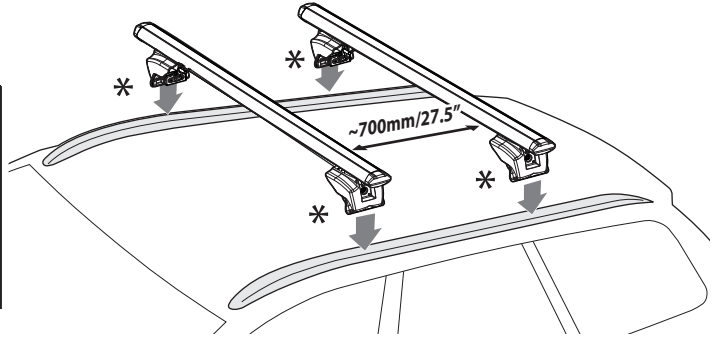

PICK UP

LINCE

APPLICATION LIST

Pick up Lince	Pick up XL Lince XL

N.		Q.
8	5mm/0.2"	1

APPLICATION LIST

Pick up Lince	Pick up XL Lince XL

PICK UP

LINCE

PICK UP

LINCE

APPLICATION LIST

**Pick up
Lince**

**Pick up XL
Lince XL**

A**PICK UP / LINCE****APPLICATION LIST**

Pick up
Lince

Pick up XL
Lince XL

B PICK UP / LINCE

PICK UP

LINCE

PICK UP	3,6 kg/8lb	MAX 90kg 198lb
PICK UP XL	3,9 kg/8.6lb	
LINCE	3,9 kg/8.6lb	
LINCE XL	4,2 kg/9.2lb	

F.lli Menabò S.r.l.
Via 8 Marzo, 3 -Z.I. Corte Tegge
42025 Caviago (RE) ITALY
customercare@flli-menabo.it
www.menabocaraccessories.com