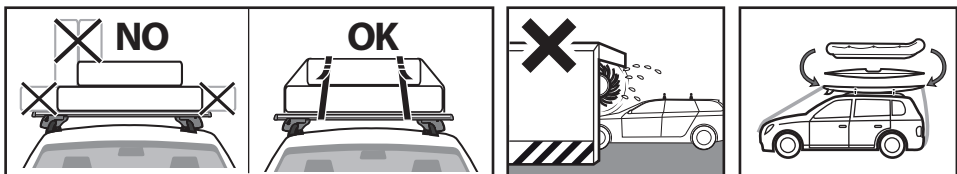

LINCE

PICK UP

LINCE

APPLICATION LIST

**Pick up
Lince**

**Pick up XL
Lince XL**

A**PICK UP / LINCE****APPLICATION LIST**

Pick up
Lince

Pick up XL
Lince XL

B PICK UP / LINCE

PICK UP

LINCE

PICK UP	3,6 kg/8lb	MAX 90kg 198lb
PICK UP XL	3,9 kg/8.6lb	
LINCE	3,9 kg/8.6lb	
LINCE XL	4,2 kg/9.2lb	

F.lli Menabò S.r.l.
Via 8 Marzo, 3 -Z.I. Corte Tegge
42025 Caviago (RE) ITALY
customercare@flli-menabo.it
www.menabocaraccessories.com