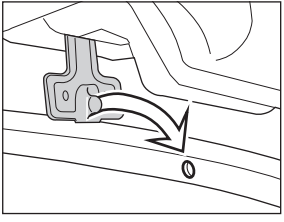

PICK UP

LINCE

APPLICATION LIST

Pick up Lince	Pick up XL Lince XL

N.		Q.
8	5mm/0.2"	1

APPLICATION LIST

Pick up Lince	Pick up XL Lince XL

PICK UP

LINCE

PICK UP

LINCE

APPLICATION LIST

**Pick up
Lince**

**Pick up XL
Lince XL**

A**PICK UP / LINCE****APPLICATION LIST**

Pick up
Lince

Pick up XL
Lince XL

B PICK UP / LINCE

PICK UP

LINCE

PICK UP	3,6 kg/8lb	MAX 90kg 198lb
PICK UP XL	3,9 kg/8.6lb	
LINCE	3,9 kg/8.6lb	
LINCE XL	4,2 kg/9.2lb	

F.lli Menabò S.r.l.
Via 8 Marzo, 3 -Z.I. Corte Tegge
42025 Caviago (RE) ITALY
customercare@flli-menabo.it
www.menabocaraccessories.com